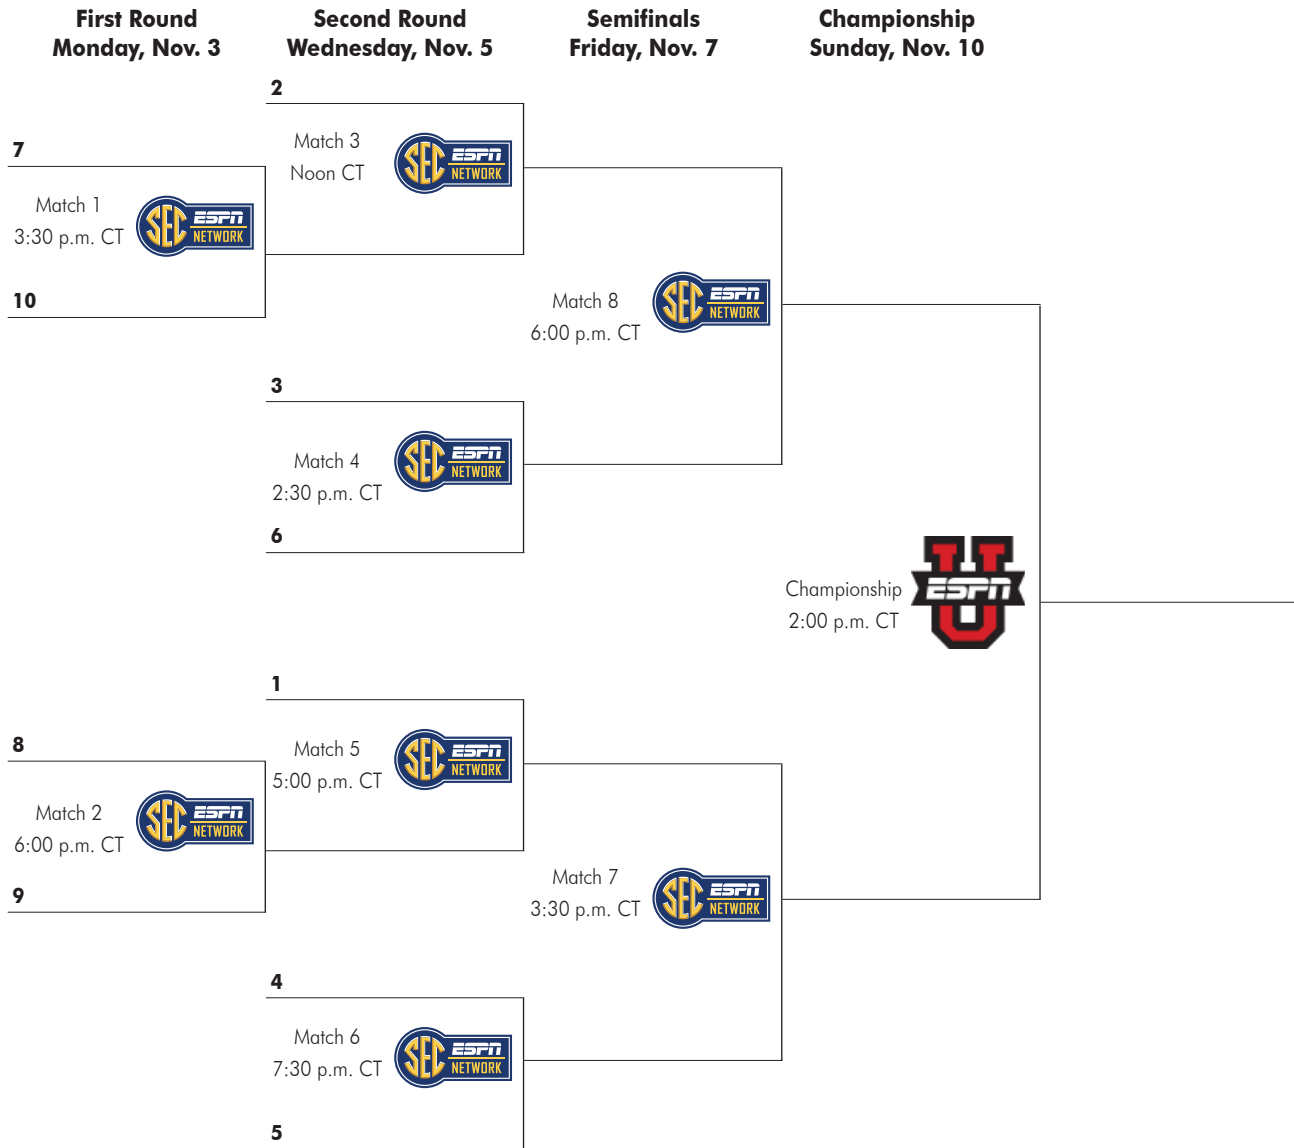

2014 SEC TOURNAMENT
November 3-9 • Orange Beach Sportsplex • Orange Beach, Ala.

Format

The format of the tournament is a single-elimination tournament of the top 10 teams in the Conference. The tournament champion shall be the SEC representative to the NCAA championship.